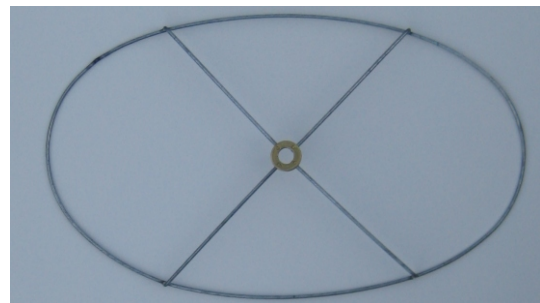

Premium Wire has been producing quality lampshade frames and ring sets since 1982. Our skilled craftsmen have the experience to furnish all your framing needs quickly and to your standards. We use only galvanized steel so that shade materials won't discolor from age or rust. We are renowned for our workmanship and quick turnaround times, helping our customers control inventory, improve productivity and turn out superior end products.

Rings & Ring Sets

- Rust-resistant galvanized steel at no extra charge
- Precision welding
 - eliminates burrs and rough edges
 - minimizes breakage
- Rings and spiders are flat and true
- Full line of punched & slotted washers, Uno, Euro and Norde fitters
- Available in 10 thru 12 gauge round as well as flat wire