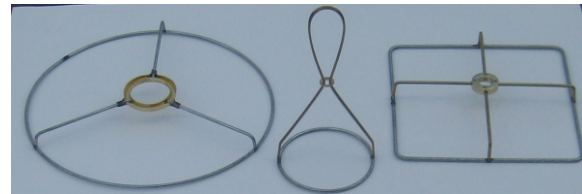

Premium Wire has been producing quality lampshade frames and ring sets since 1982. Our skilled craftsmen have the experience to furnish all your framing needs quickly and to your standards. We use only galvanized steel so that shade materials won't discolor from age or rust. We are renowned for our workmanship and quick turnaround times, helping our customers control inventory, improve productivity and turn out superior end products.

Rings & Ring Sets

- Rust-resistant galvanized steel at no extra charge
- Precision welding
 - eliminates burrs and rough edges
 - minimizes breakage
- Rings and spiders are flat and true
- Full line of punched & slotted washers, Uno, Euro and Norde fitters
- Available in 10 thru 12 gauge round as well as flat wire