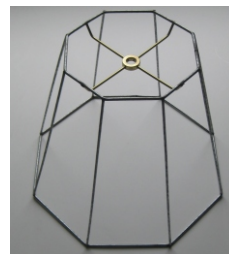

Frames

- Wide range of standard frames including Empire, Drum, Bell and Scalloped designs
- Custom frames on request