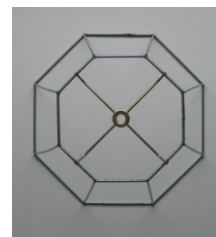

Frames

- Wide range of standard frames including Empire, Drum, Bell and Scalloped designs
- Custom frames on request